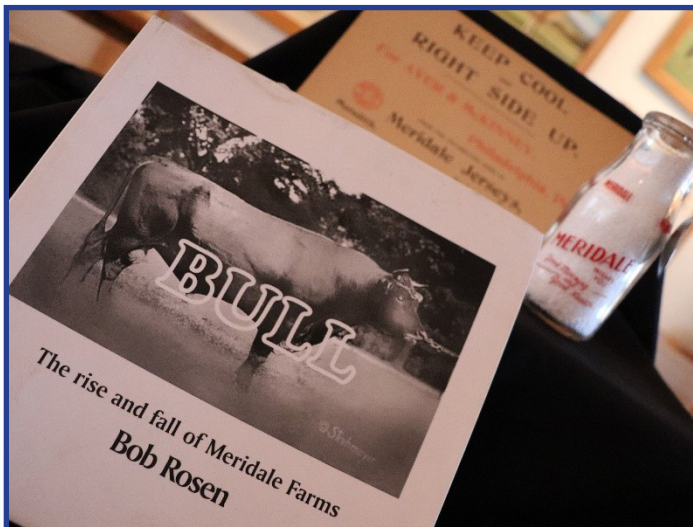

Look at the famous Jersey faces on the cover of this VINTAGE 1973 National Heifer Sale catalog! Larry Schirm, John Marcoot, Boyd Parr, Calhoun Parr, Bill Taylor, Richard Seacord, Dennis Cline, and David Boyd ... all were among the youth recognized in the 1971 National Youth Achievement and National Jersey Production contest ... a special offering for sure!

Donated by Paul Chittenden, Schodack Landing, N.Y.

Live 18

Vintage Elsie set of 4 Ice Cream bowls

1970s vintage Elsie the Borden Cow set of four ice cream bowls with her trademark yellow daisy necklace.

Silent Auction Lots

Silent 1

Meridale milk bottle, spoon, and advertising of Meridale products and bull book.

Pint size milk bottle with a spoon from the famous Meridale herd. Comes complete with a one page advertisement for the milk products and then a Meridale farm book.