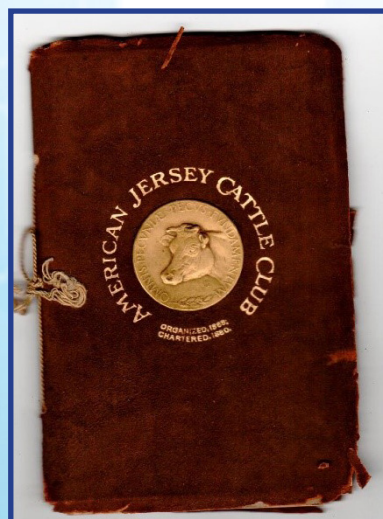

Donated by Dr. Duane and Roslyn Norman, Maryland

Artist's website: <https://sites.google.com/view/thaiscasselstudio/home>

Live 14

Leather bound program from the 1923 Jersey Breeder Banquet in Kansas City, Missouri.