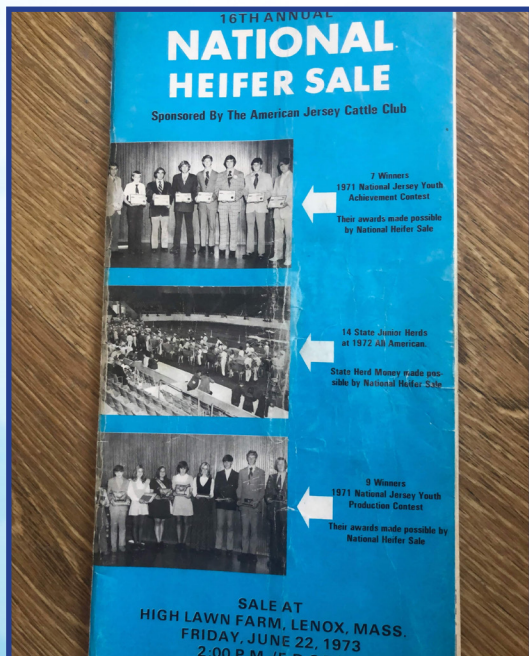

Live 17

1973 National Heifer Sale catalog

Look at the famous Jersey faces on the cover of this VINTAGE 1973 National Heifer Sale catalog! Larry Schirm, John Marcoot, Boyd Parr, Calhoun Parr, Bill Taylor, Richard Seacord, Dennis Cline, and David Boyd ... all were among the youth recognized in the 1971 National Youth Achievement and National Jersey Production contest ... a special offering for sure!

Donated by Paul Chittenden, Schodack Landing, N.Y.