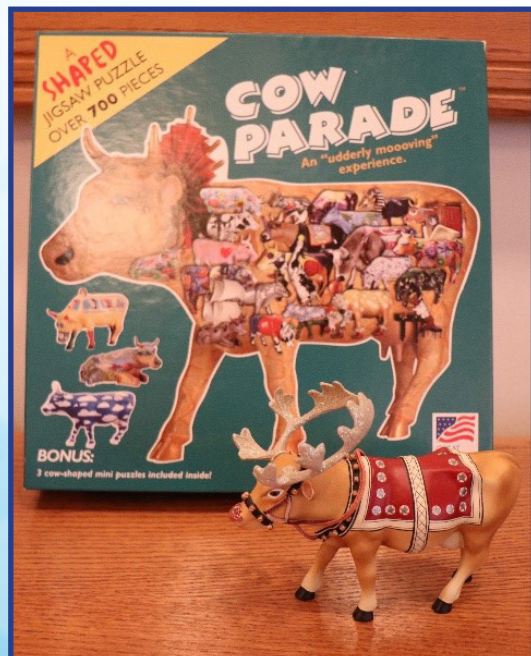

Silent 2

Cow Parade - Christmas Cow and a Cow Parade Puzzle

The Christmas Cow of the Cow Parade, complete with antlers sells along with a unique Cow Parade Puzzle.

*Cow Parade Cow donated by Paula England;
Cow Parade Puzzle donated by Vickie White*